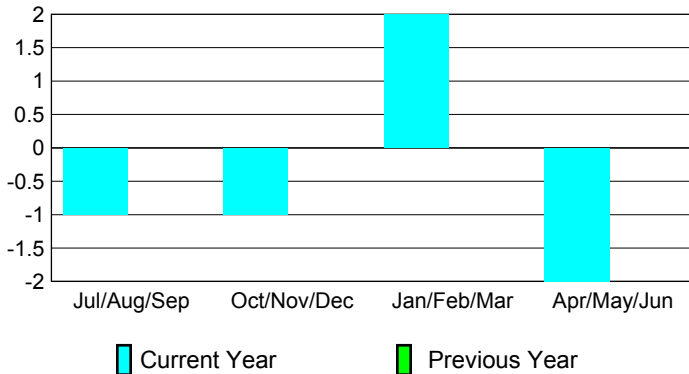

2008-2009 GMT Quarterly Report for District (or Undistricted) **District 104 A**

GMT: **JON BJARNI THORSTEINSSO**

Location: **NORWAY**

GMT CA: **4**

CLUBS

Club Results 2008-2009

Clubs 2007-2008

Month	New Club Goal	Actual New Clubs	Actual Dropped Clubs	Gain/Loss of Clubs	Gain/Loss of Clubs
Jul/Aug/Sep	0	0	-1	-1	0
Oct/Nov/Dec	0	0	-1	-1	0
Jan/Feb/Mar	0	0	2	2	0
Apr/May/June	1	0	-2	-2	0
Totals	1	0	-2	-2	0

Club Results 2008-2009

Goal, New, Dropped, Gain/Loss

Comparison of Club Gain/Loss

Current Year Compared to the Previous Year

YTD Status Quo Clubs 2008-2009

Status Quo Clubs Compared to Status Quo Members

MEMBERSHIP

Membership Results 2008-2009

Membership 2007-2008

Month	Net Memb Goal	Actual New Memb	Actual Dropped Memb	Gain/Loss of Memb	Gain/Loss of Memb
Jul/Aug/Sep	0	16	-39	-23	-5
Oct/Nov/Dec	10	10	-27	-17	1
Jan/Feb/Mar	10	25	-28	-3	1
Apr/May/June	9	14	-35	-21	-27
Totals	29	65	-129	-64	-30

Membership Results 2008-2009

Goal, New, Dropped, Gain/Loss

Comparison of Membership Gain/Loss

Current Year Compared to the Previous Year

Gender Comparison 2008-2009

Jul/Aug/Sep

Oct/Nov/Dec

Jan/Feb/Mar

Apr/May/June

Male

Female