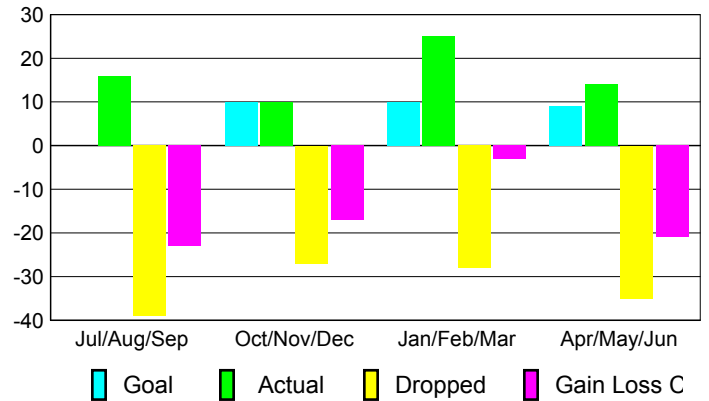

Membership Results 2008-2009

Goal, New, Dropped, Gain/Loss

Comparison of Membership Gain/Loss

Current Year Compared to the Previous Year