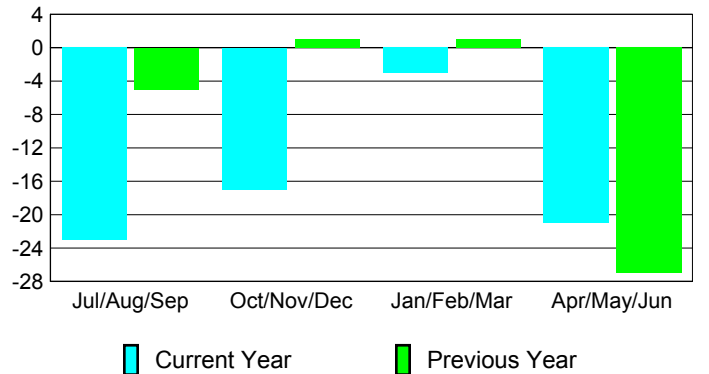

Gender Comparison 2008-2009

Jul/Aug/Sep

Oct/Nov/Dec

Jan/Feb/Mar

Apr/May/June

Male

Female