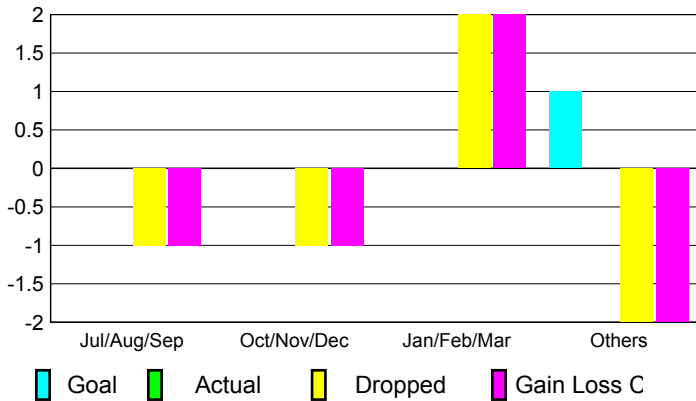

2008-2009 GMT Quarterly Report for District (or Undistricted) **District 104 A**

GMT: **JON BJARNI THORSTEINSSO**

Location: **NORWAY**

GMT CA: **4**

CLUBS

Club Results 2008-2009

Clubs 2007-2008

Month	New Club Goal	Actual New Clubs	Actual Dropped Clubs	Gain/Loss of Clubs	Gain/Loss of Clubs
Jul/Aug/Sep	0	0	-1	-1	0
Oct/Nov/Dec	0	0	-1	-1	0
Jan/Feb/Mar	0	0	2	2	0
Apr/May/June	1	0	-2	-2	0
Totals	1	0	-2	-2	0

Club Results 2008-2009

Goal, New, Dropped, Gain/Loss

Comparison of Club Gain/Loss

Current Year Compared to the Previous Year